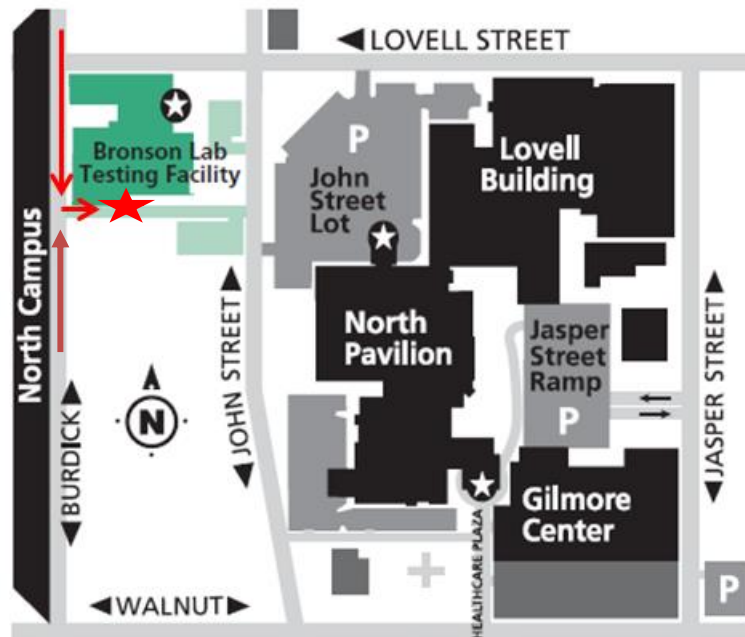

Bronson Laboratory Specimen Drop Offs

400 John Street, Kalamazoo, MI 49007

Business Hours 0800-1800

Pull in lab courier drive off from Burdick Street.

Use the designated drop off 10-minute parking spots located in front of the lab courier entrance.

Enter through sliding glass door.

Use the sliding window area to drop off specimen. If no one is present at the window, use the doorbell to the right of the window.

After Hours 1800-0800

Pull in lab courier drive off from Burdick Street.

Use the designated drop off 10-minute parking spots located in front of the lab courier entrance.

Use the **intercom** located by the glass sliding door.

Enter through sliding glass door.

Use the sliding window area to drop off specimen. If no one is present at the window, use the doorbell to the right of the window.